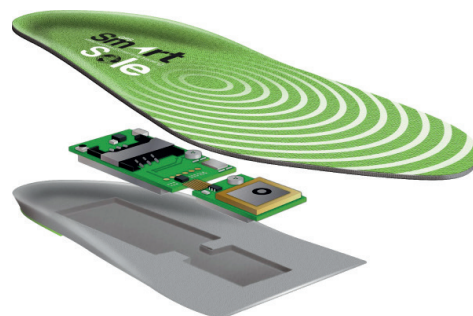

GPS SmartSole® insoles!

GPS SmartSole® the next step for monitoring of vulnerable individuals!

- Getting lost is common amongst the elderly and people living with Dementia, Alzheimer's and learning disabilities.
- SmartSole is a reliable and effective solution to maintain a user's independence whilst ensuring maximum safety and peace of mind for concerned relatives.

The patented GPS enabled “Smart” insoles fit easily into most adult shoes. This removes the need to carry a separate tracking device, allowing users to maintain their existing lifestyle without unfamiliar additions.

The SmartSoles come in several trim to fit sizes, are water resistant and are made with the highest quality electronic components ensuring maximum GPS and network coverage.

- ✦ This new wearable technology provides a discreet and effective way to know where your loved ones are
- ✦ Track their location anytime through an iOS or Android smartphone or tablet or via a web browser
- ✦ Be alerted when your loved one wanders
- ✦ Set up text and e-mail alerts if they leave or enter defined areas on a map
- ✦ Removes the need for pendants or key fobs which are often forgotten
- ✦ Inductively charged, increasing reliability and allowing easier charging for people with limited dexterity